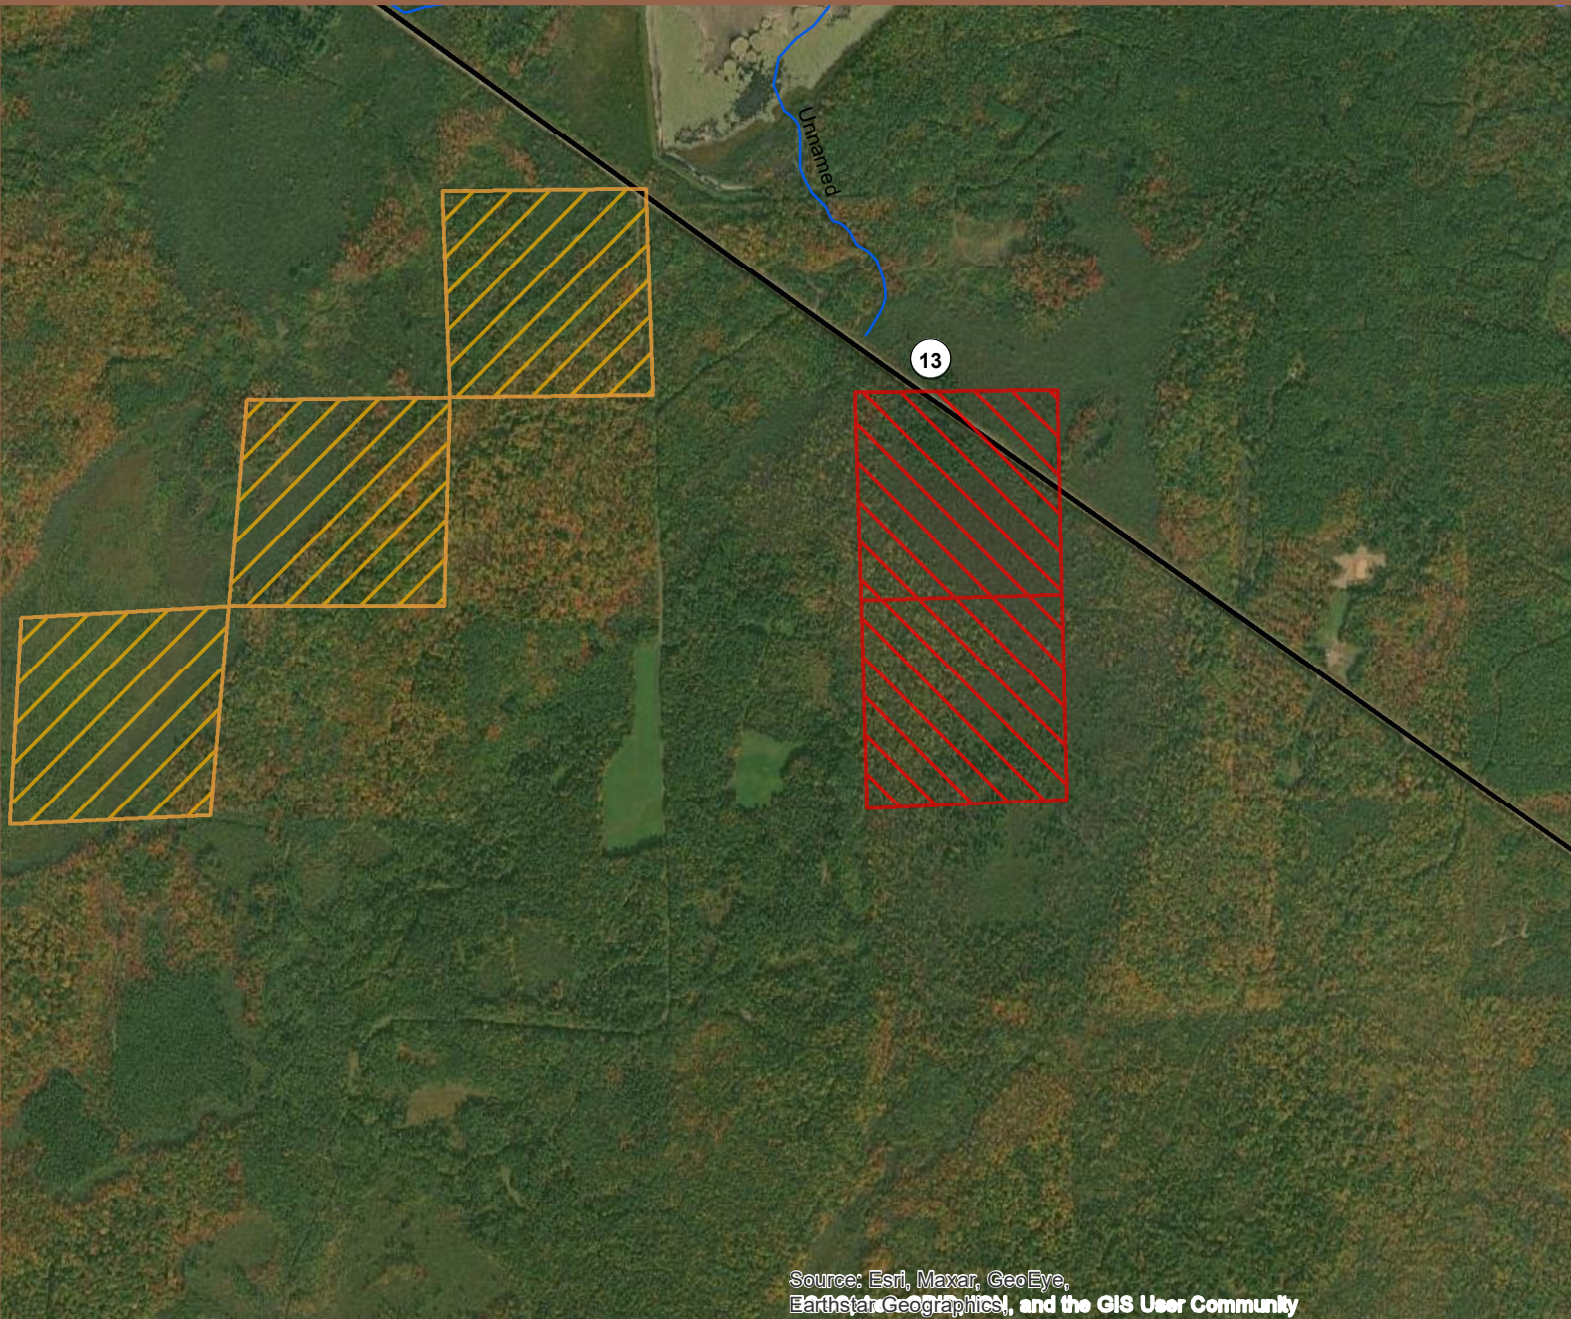

# HIGHWAY 13 - 80 (Price)

S2202

County: Price

Town: Hackett

Common Name:  
Highway 13 - 80

Acres - 80

Fund: NSF

 Outgoing Property

 S2201 Sale

Source: Esri, Maxar, GeoEye,  
Earthstar Geographics, and the GIS User Community

INTERNAL USE ONLY