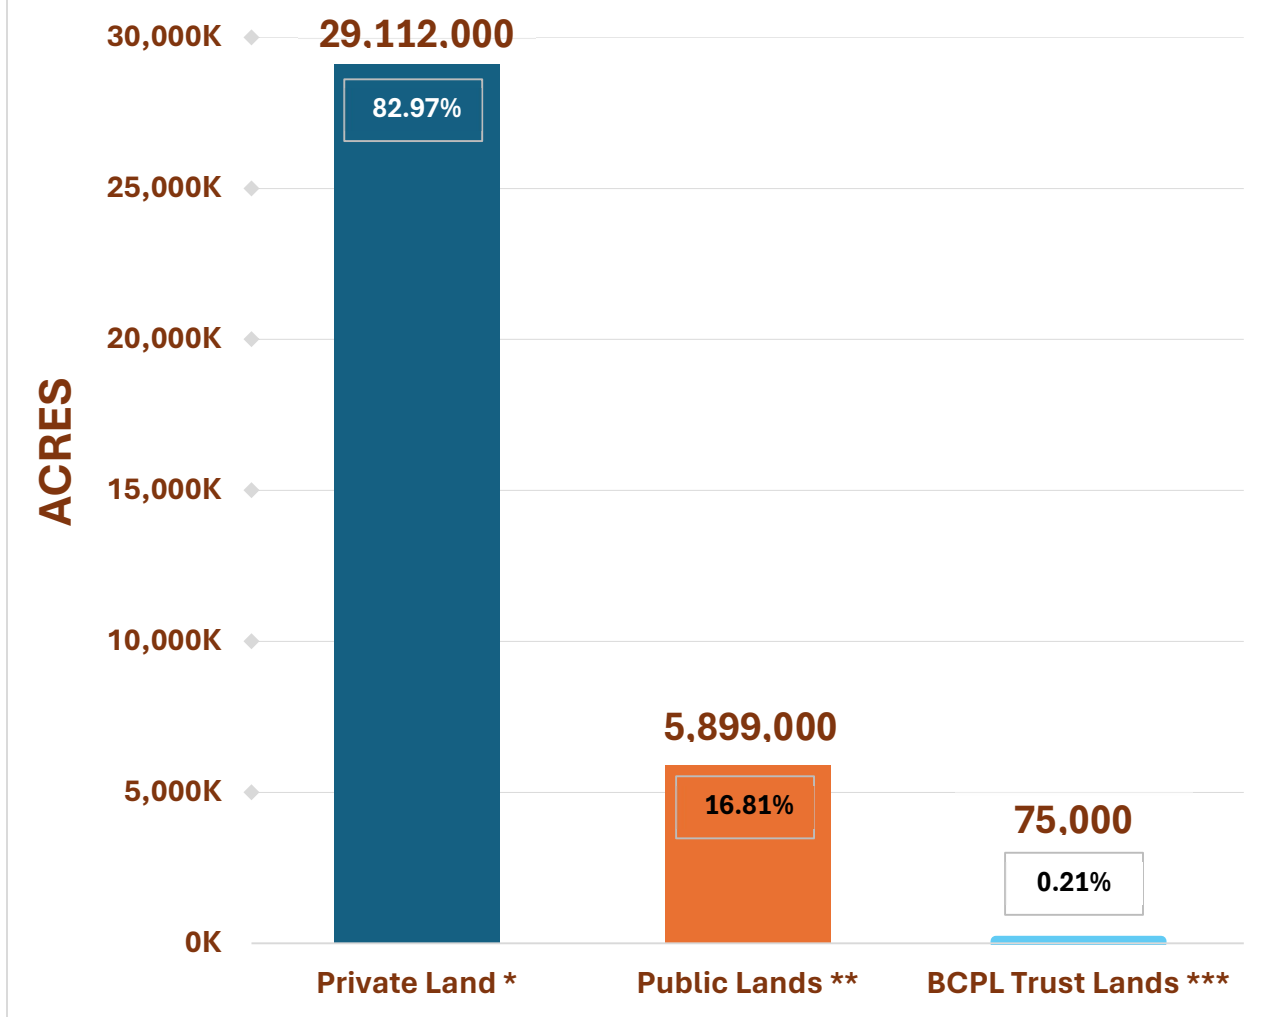

# LAND OWNERSHIP IN WISCONSIN

(35,011,000 Acres of Land in Wisconsin)

\* All Private Land not under BCPL, DNR, County or Federal ownership.

\*\* Public Lands include DNR, County and Federal ownership.

\*\*\* BCPL Lands are constitutionally created School Trust lands owned by the Board, held in trust for the benefit of public education. BCPL trust lands represent 1.3% of all public lands.

NOTES: All acres are rounded to thousands of acres. Percentages do not add up to 100% due to rounding.